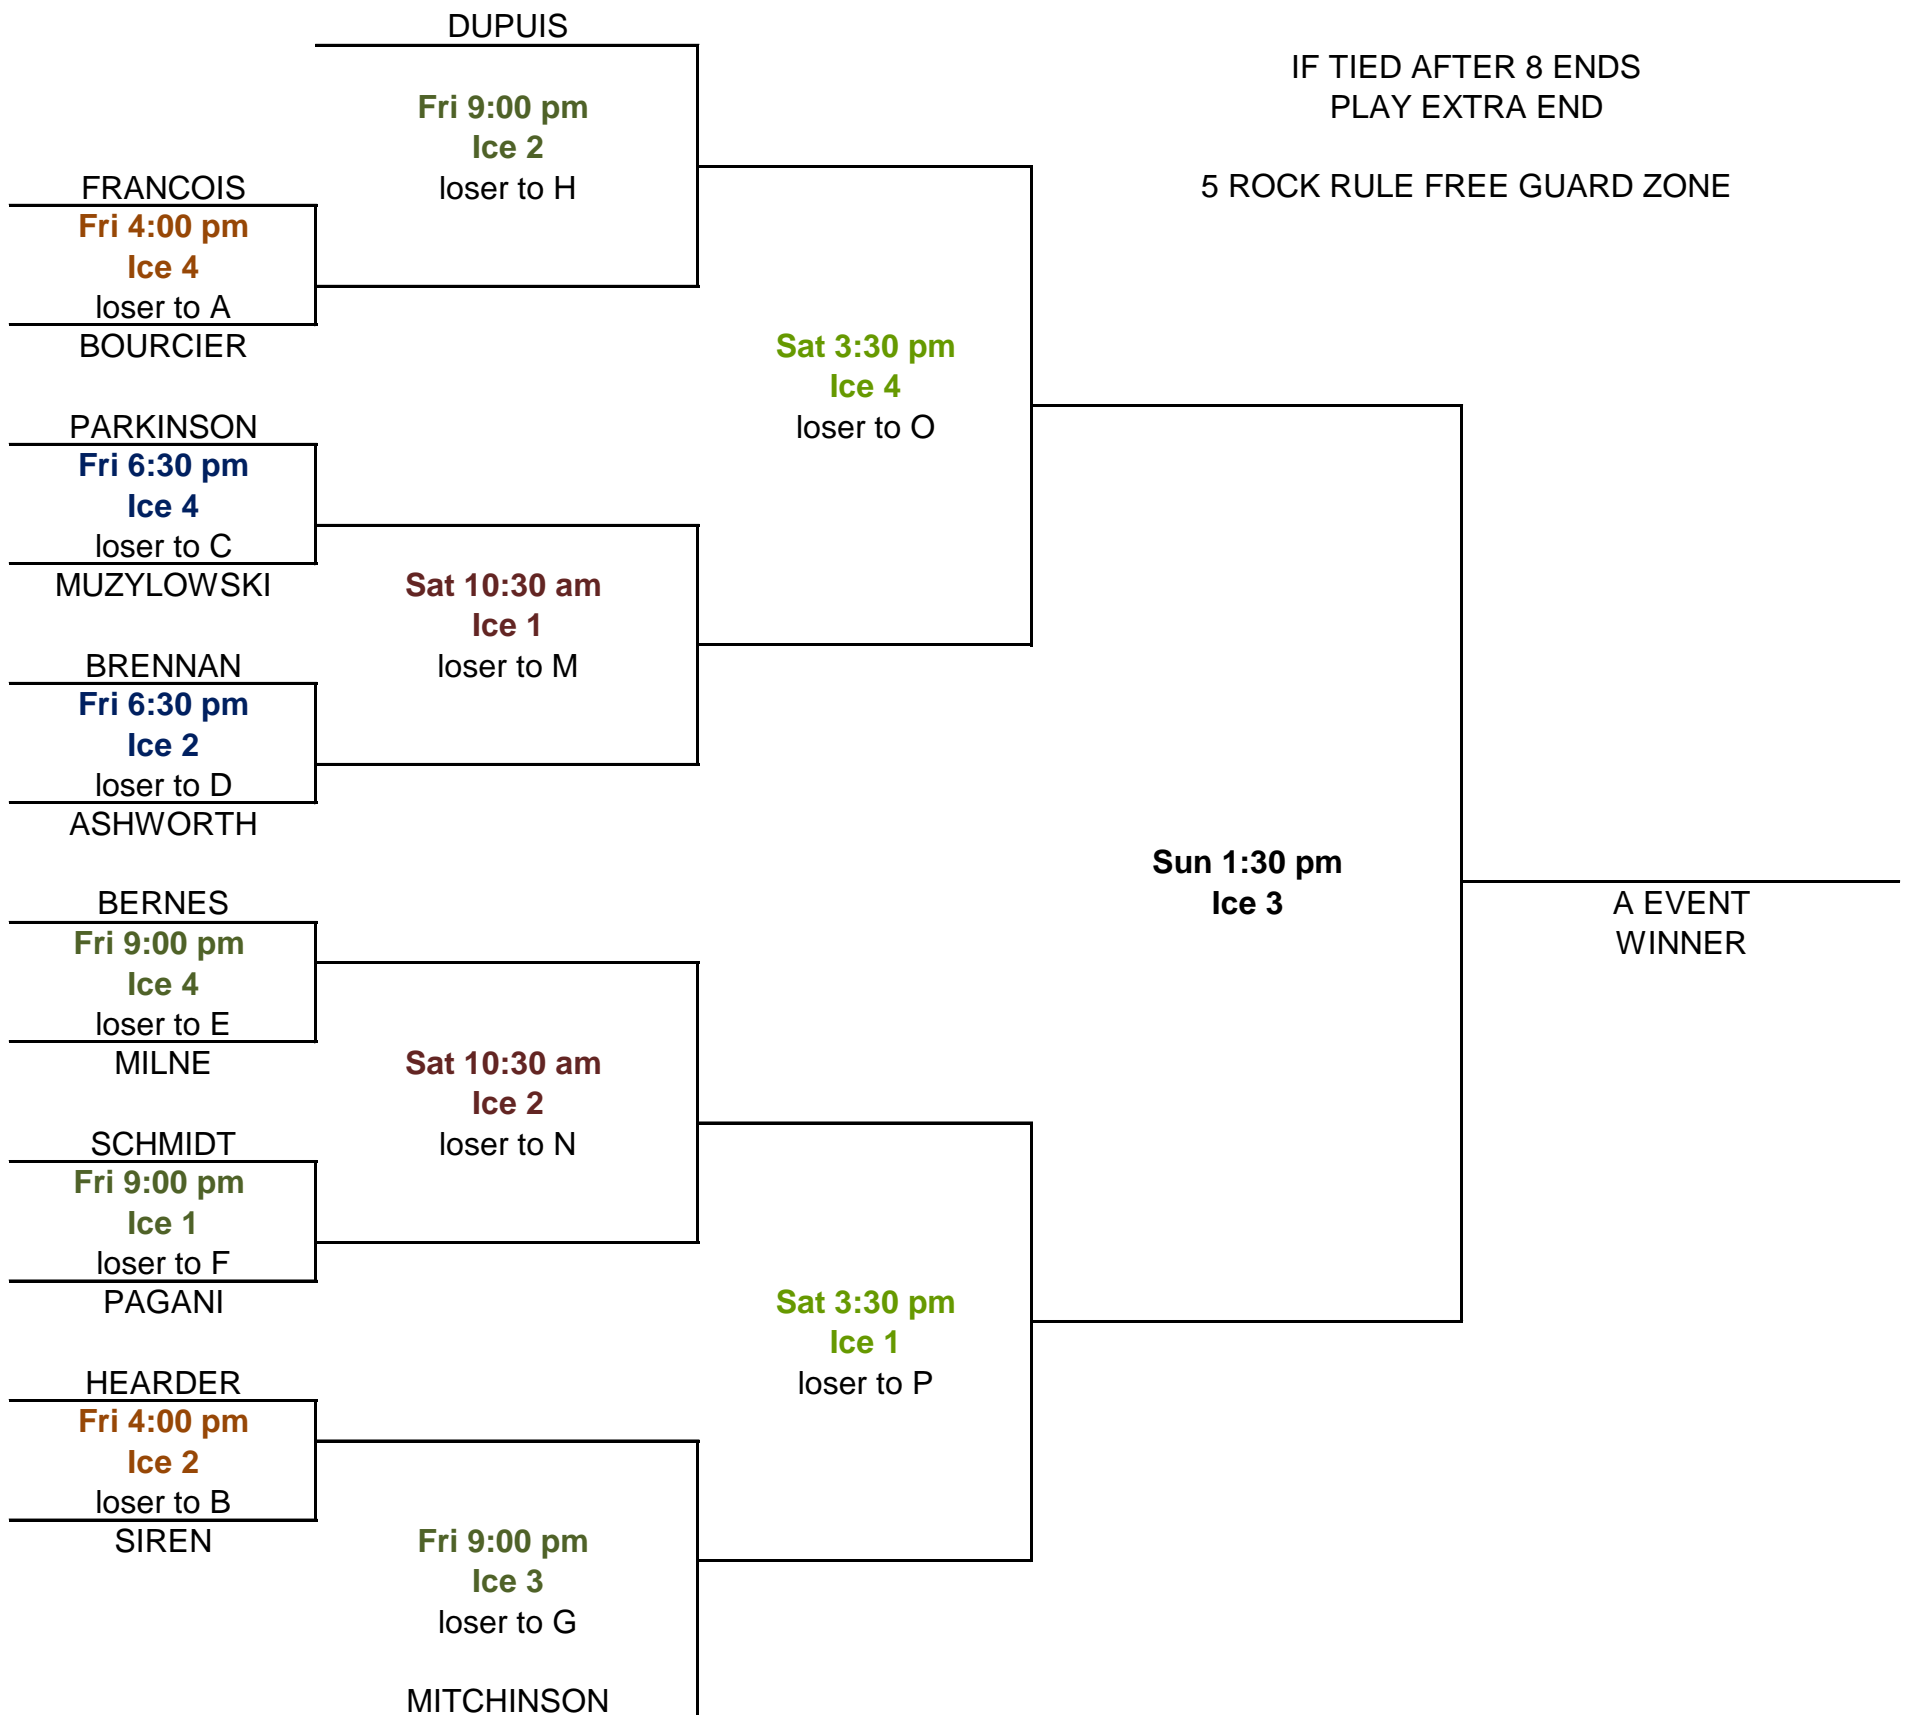

MENS BONSPIEL 2021

ALL GAMES ARE 8 ENDS

IF TIED AFTER 8 ENDS
PLAY EXTRA END

5 ROCK RULE FREE GUARD ZONE

MEN

ASHWORTH
BERNES
BOURCIER
BRENNAN
DUPUIS
FRANCOIS
HEARDER
PAGANI
MILNE
MITCHINSON
MUZYLOWSKI
PARKINSON
SCHMIDT
SIREN

DRAW TIMES

FRIDAY

Fri 4:00 pm

Pizza 5:30

Fri 6:30 pm

Fri 9:00 pm

SATURDAY

Sat 8:00 am

Sat 10:30 am

Sat 1:00 pm

Sat 3:30 pm

DINNER 5:30-7

Sat 6:30 pm

Sat 9:00 pm

SUNDAY

Sun 10:00 am

DRAW TIMES

FRIDAY	SATURDAY	SUNDAY
Fri 4:00 pm Pizza 5:30 Fri 6:30 pm Fri 9:00 pm	Sat 8:00 am Sat 10:30 am Sat 1:00 pm Sat 3:30 pm DINNER 5:30-7 Sat 6:30 pm Sat 9:00 pm	Sun 10:00 am Sun 1:30 pm

LADIES BONSPIEL 2021