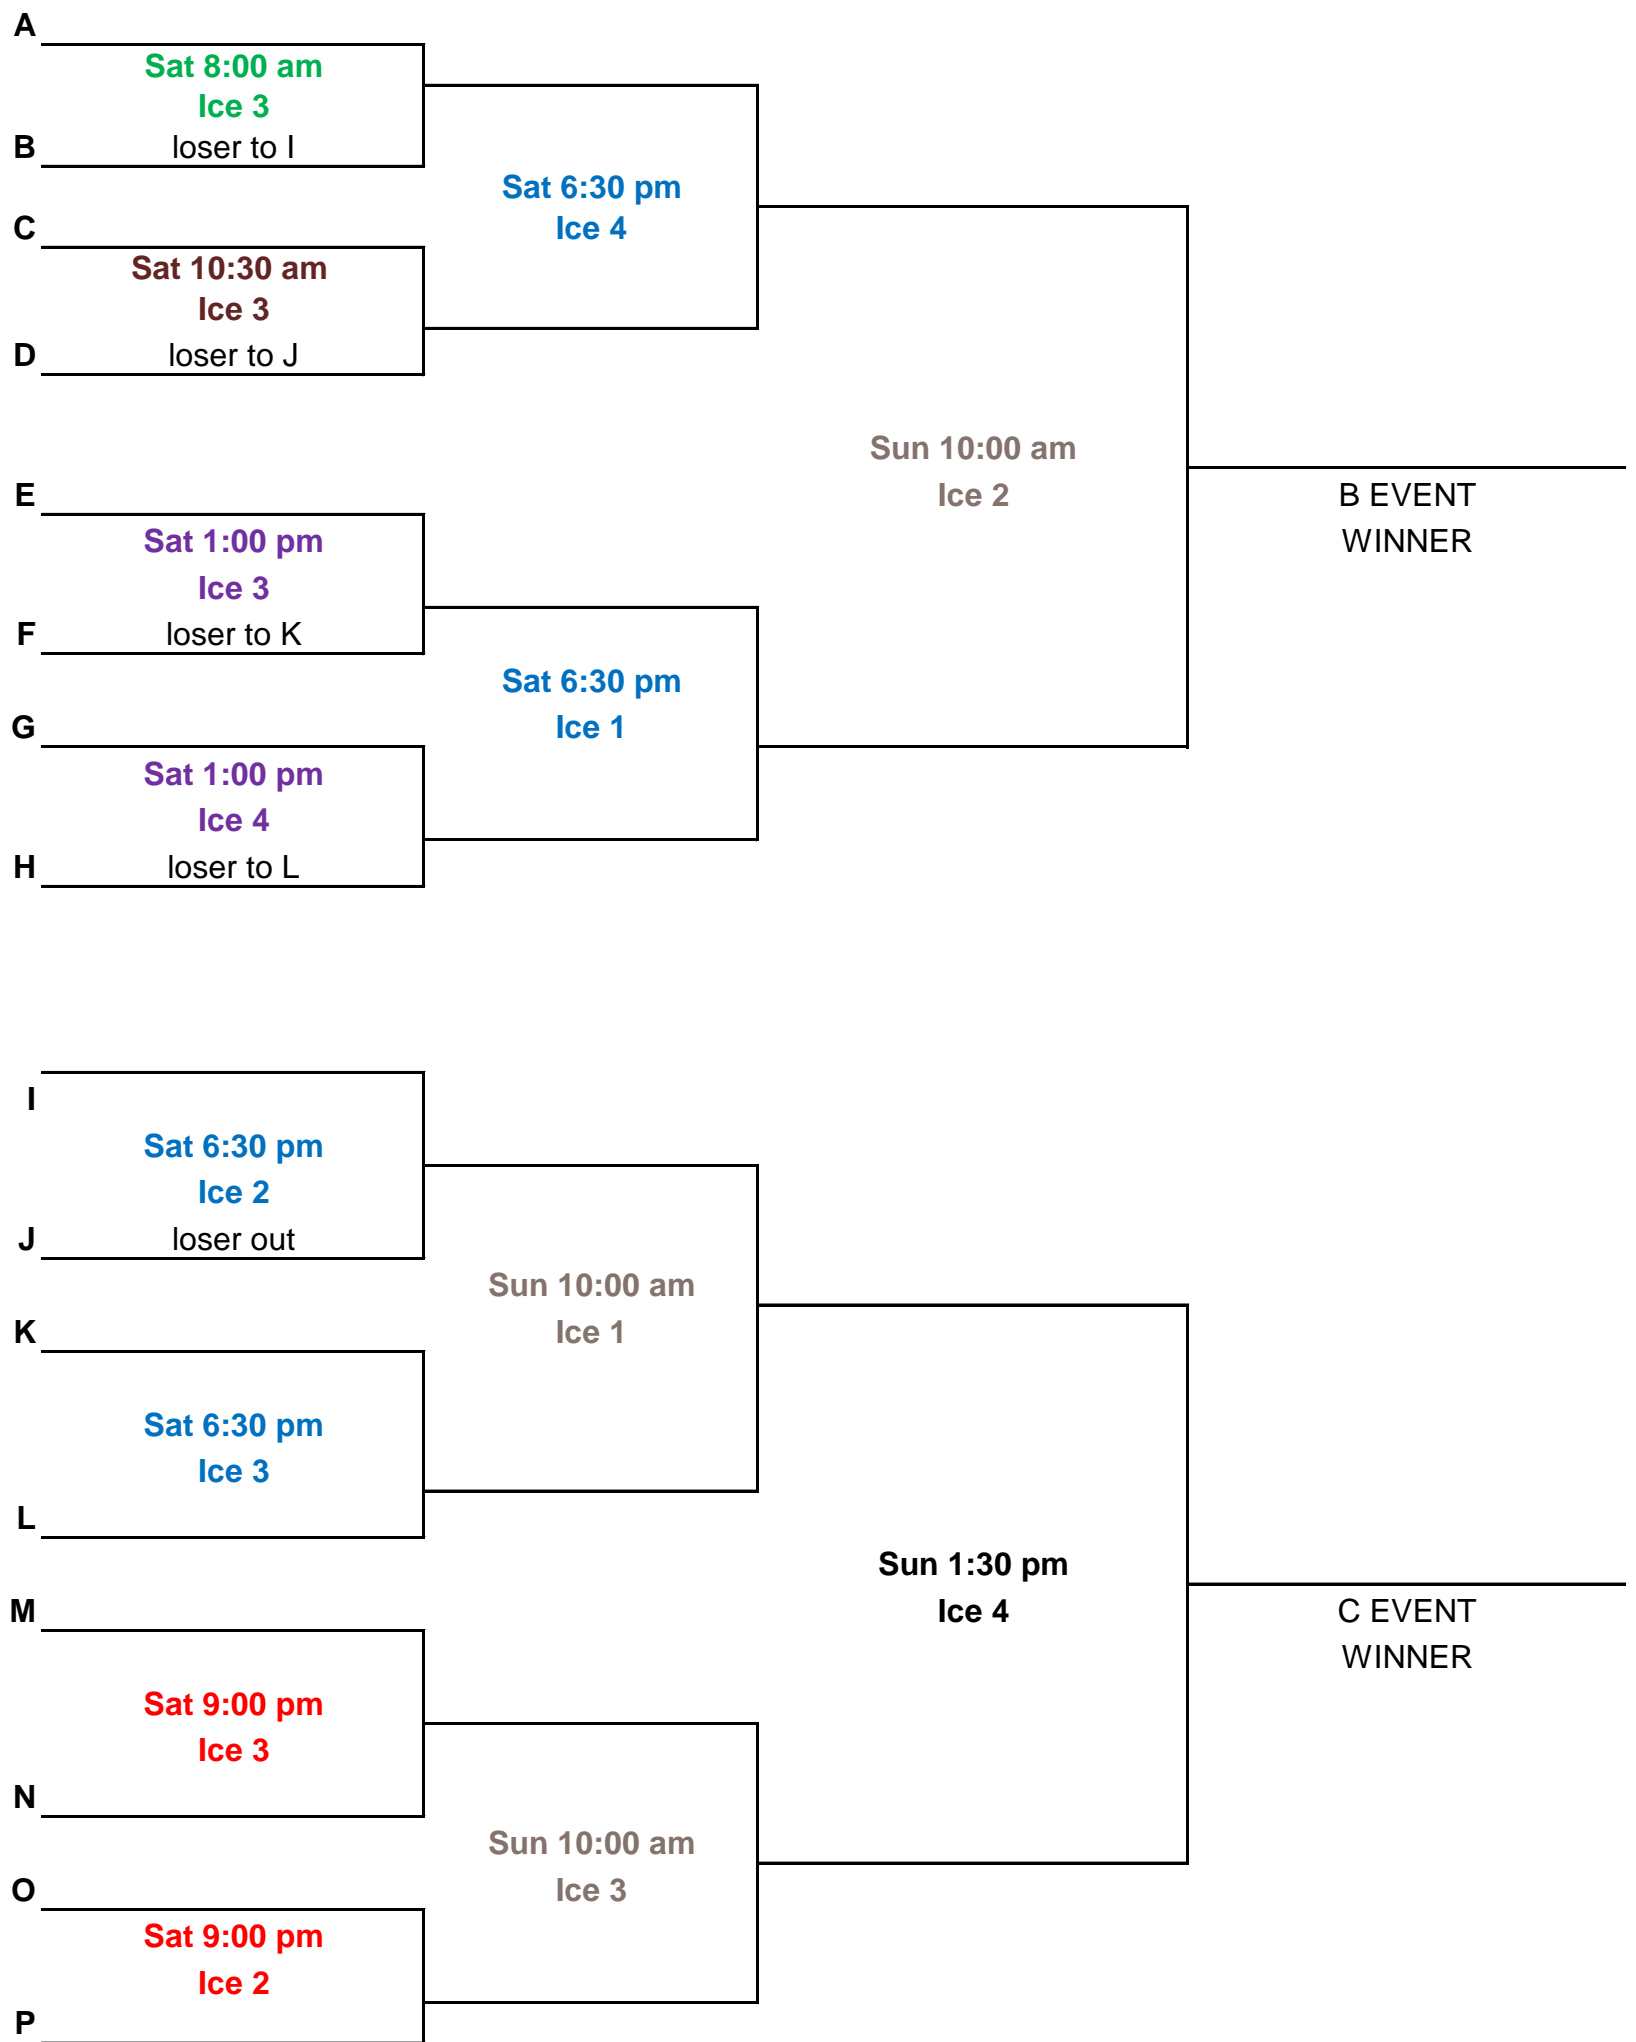

MENS BONSPIEL 2021

DRAW TIMES

FRIDAY	SATURDAY	SUNDAY
Fri 4:00 pm Pizza 5:30 Fri 6:30 pm Fri 9:00 pm	Sat 8:00 am Sat 10:30 am Sat 1:00 pm Sat 3:30 pm DINNER 5:30-7 Sat 6:30 pm Sat 9:00 pm	Sun 10:00 am Sun 1:30 pm